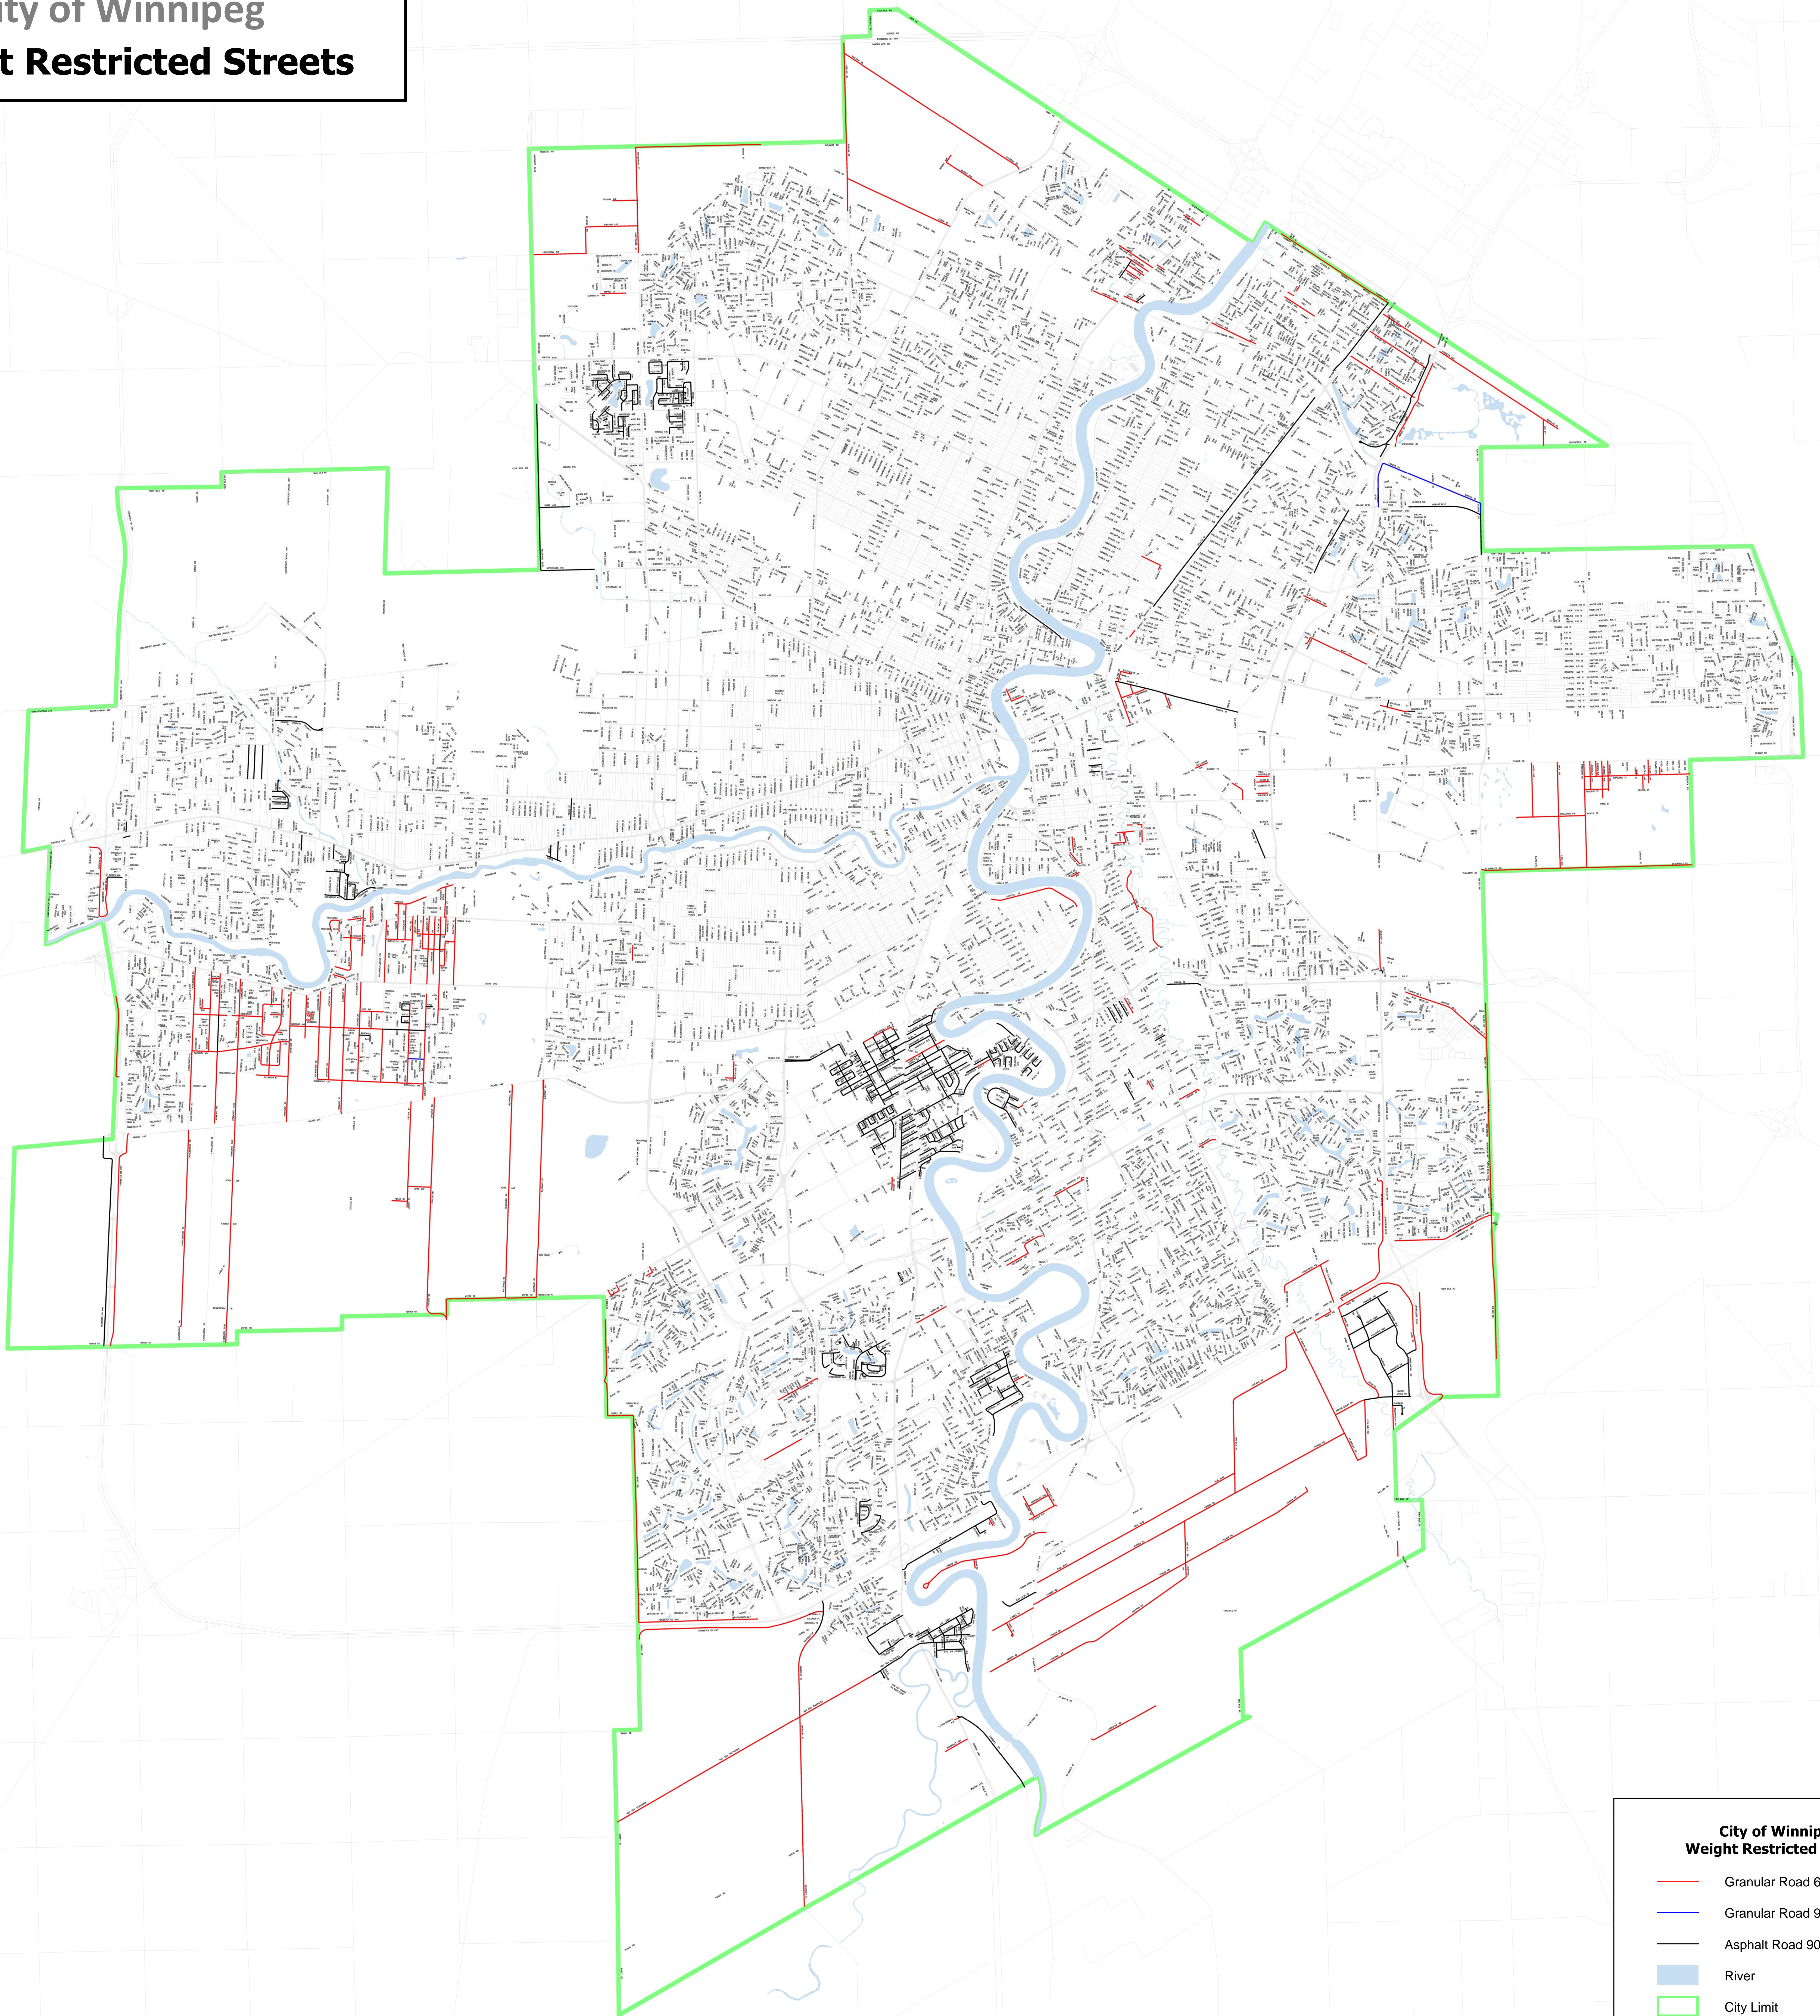

City of Winnipeg Weight Restricted Streets

**City of Winnipeg
Weight Restricted Streets**

- Granular Road 65% Restriction
- Granular Road 90% Restriction
- Asphalt Road 90% Restriction
- River
- City Limit

Map Current as of March 31, 2026