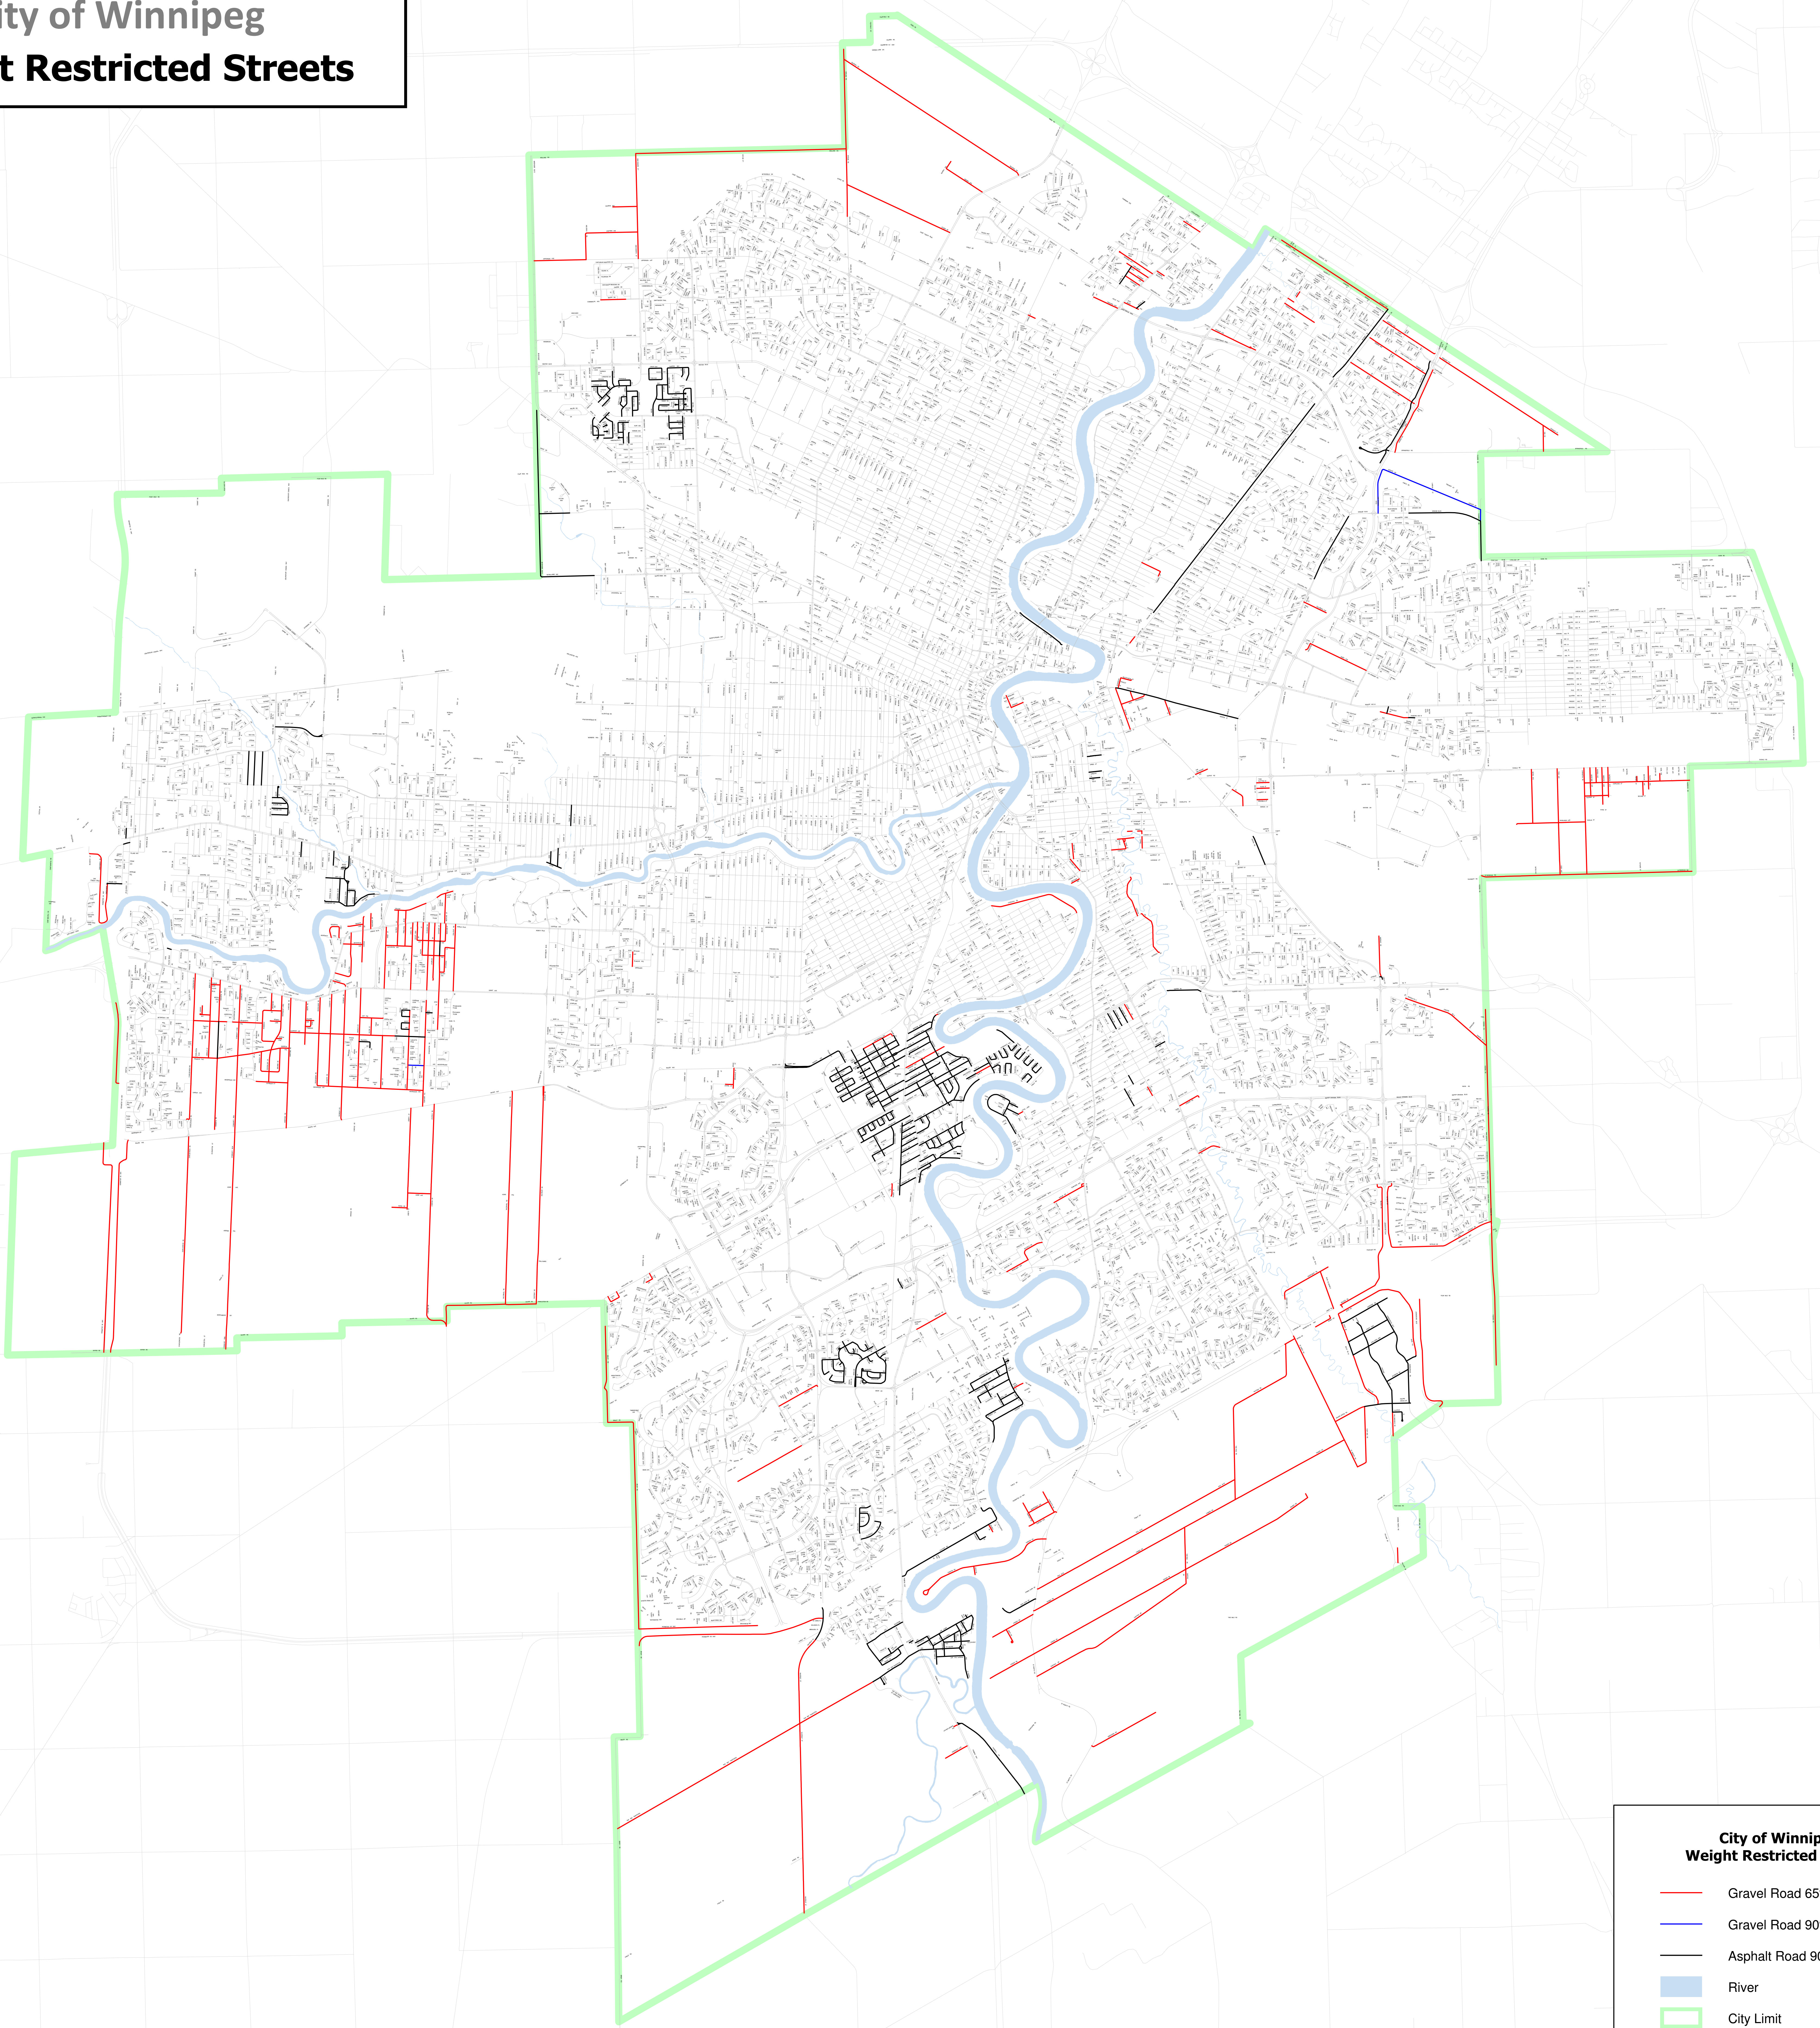

# City of Winnipeg Weight Restricted Streets

**City of Winnipeg  
Weight Restricted Streets**

- Gravel Road 65% Restriction
- Gravel Road 90% Restriction
- Asphalt Road 90% Restriction
- River
- City Limit

Map Current as of March 15, 2024