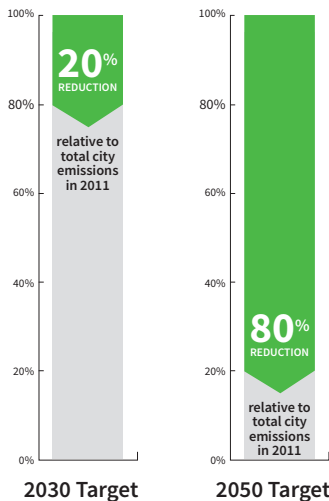

What is the Building Energy Disclosure Project?

The Building Energy Disclosure Project (BEDP) is an exciting initiative aimed at helping commercial and institutional building owners better understand the energy performance of their buildings while supporting reductions in energy consumption and GHG emissions.

The voluntary project assists organizations in identifying, developing and implementing energy efficiency improvements by providing participants with details on their buildings' energy usage.

Winnipeg's GHG emissions targets:

Who is eligible?

To participate, buildings must be:

- Located within the City of Winnipeg limits
- A minimum of 20,000 sq. ft.*
- A minimum of 70% occupancy
- Commercial or institutional buildings*
- Willing to share the full energy profile of your building through ENERGY STAR Portfolio Manager®

* See Project Guide for more detail