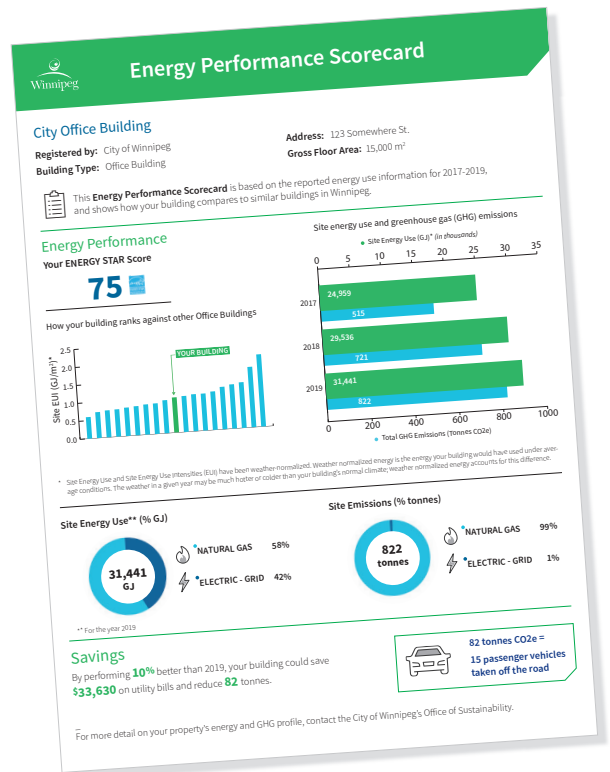

How does it work?

Participants will receive:

- An Energy Performance Scorecard highlighting their building's energy usage and GHG emissions and comparing participating building types and national averages
- Resources and information on available incentives for owners to improve their building's energy efficiency
- Access to free custom educational workshops on benchmarking and ways to reduce energy use
- Recognition in the final project report and project disclosure map

Registration and workshops are free of charge and any eligible building can participate!